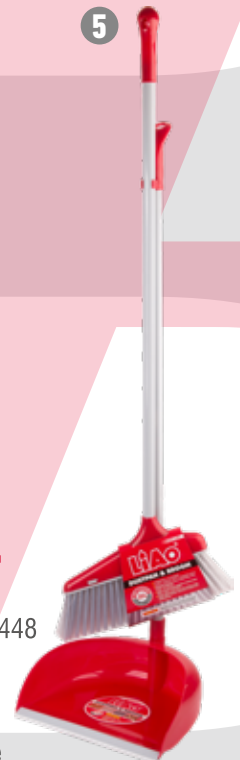

# Palas y Escobas

**4 C130020 >**

**Dustpan & Broom**  
CODE: 6959125704680  
QTY: 24 pcs/box  
•25cm dustpan  
•70mm bristle  
•75cm metal handle  
•3 colors: red / blue / green

**3 Colors**  
For Selected

**5**

**5 C130021 >**

**Dustpan & Broom**  
CODE: 6959125706448  
QTY: 24 pcs/box  
•25cm dustpan  
•80mm bristle  
•75cm metal handle