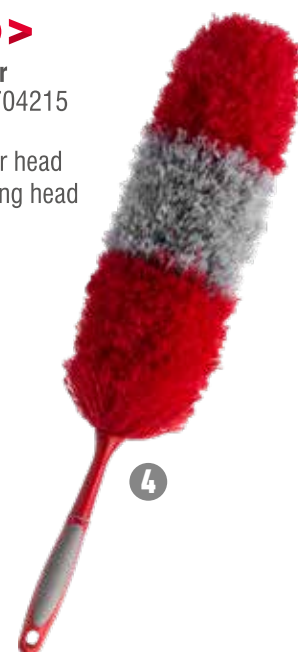

4 E130015 >

Microfiber Duster

CODE: 6959125704215

QTY: 24 pcs/box

- 38cm microfiber head
- Bendable cleaning head